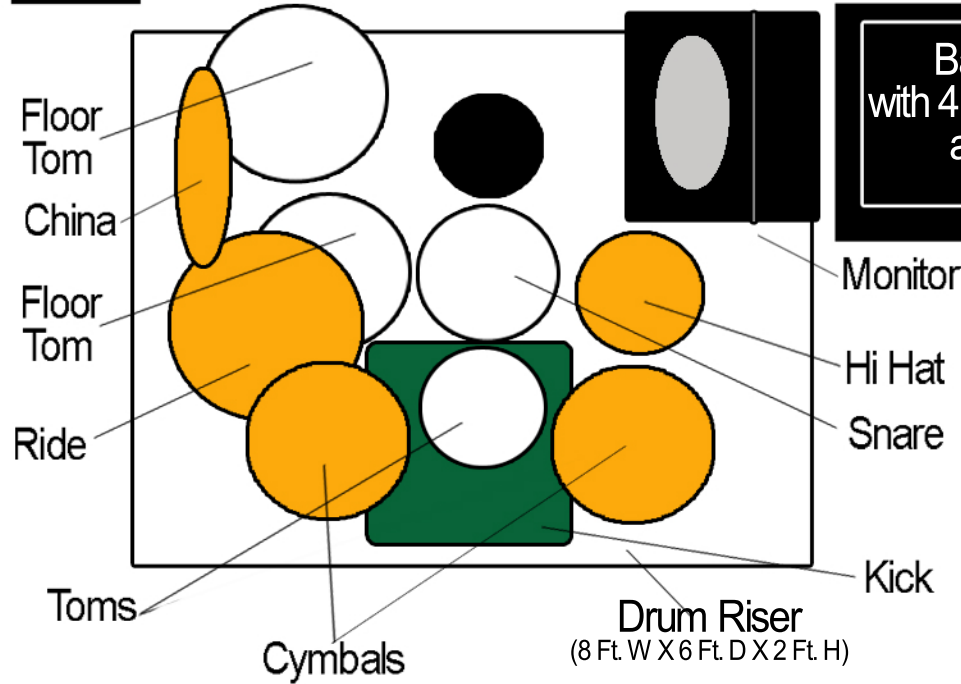

Stage Plan-O-Gram

(Top View)

Minimum Stage Width 20 Ft.

Guitar Amp
with Stereo
4 X 12 Cabinet

D.I. Box For Headset Mic

Bass Amp
with 4 X10 Cabinet
and Sub
(D.I.Box)

Guitar Amp
with Stereo
4 X 12 Cabinet

Minimum Stage Depth 15 Ft.

D.I. Box For Acoustic