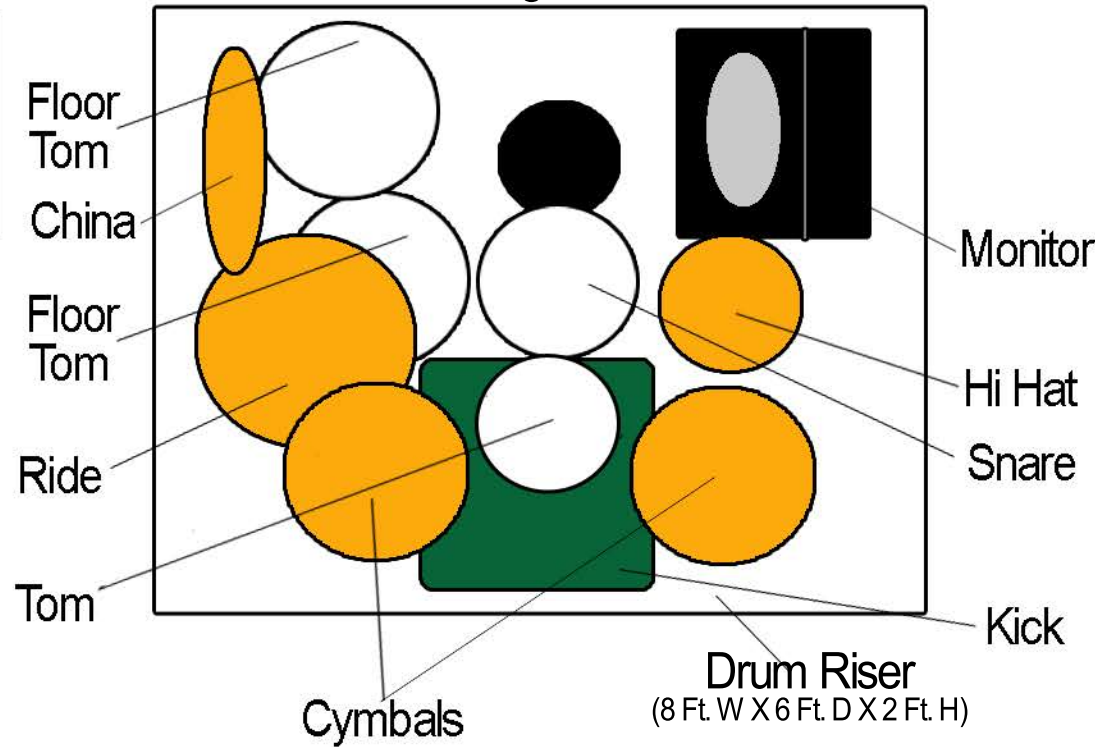

Stage Plan-O-Gram

(Top View)

Minimum Stage Width 20 Ft.

Guitar Amp
with Stereo
4 X 12 Cabinet

Bass Amp
with 4 X10 Cabinet
and Sub
(D.I.Box)

Minimum Stage Depth 15 Ft.

*Drummer uses a Headset Mic and will need a DI Box with Phantom Power

**Guitar and Bass Players use In Ear Monitors Primarily for Vocals and will supply Transmitters with XLR or 1/4" Conectors to Outputs on the Board